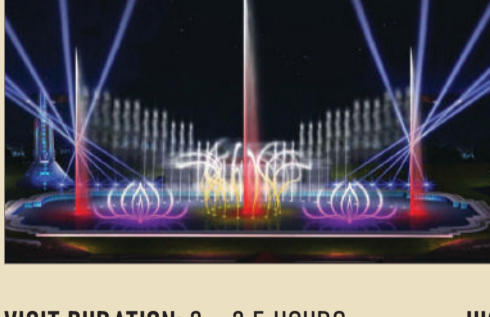

Science City Ahmedabad

VISIT DURATION: 3 - 3.5 HOURS

VISIT GUJARAT SCIENCE CITY

HIGHLIGHTS:

- Aquatic Gallery (Major Attraction)
- Robotics & Science Exhibits
- Imax 3d Theatre
- Hall Of Science
- Evening Light / Fountain Show

08:00 PM - RETURN TO HOTEL

DISTANCE: 12-15 KM

TRAVEL TIME: 30-40 MINUTES

ARRIVAL AT HOTEL: 08:45 - 09:00 PM APPROX.

TOTAL HIGHLIGHTS COVERED

- Sabarmati Ashram
- Riverfront
- Atal Bridge
- Science City

TOUR SUMMARY

Tour Duration 9-10 Hours
Start Time 09:30 Am
End Time 08:45-09:00 Pm